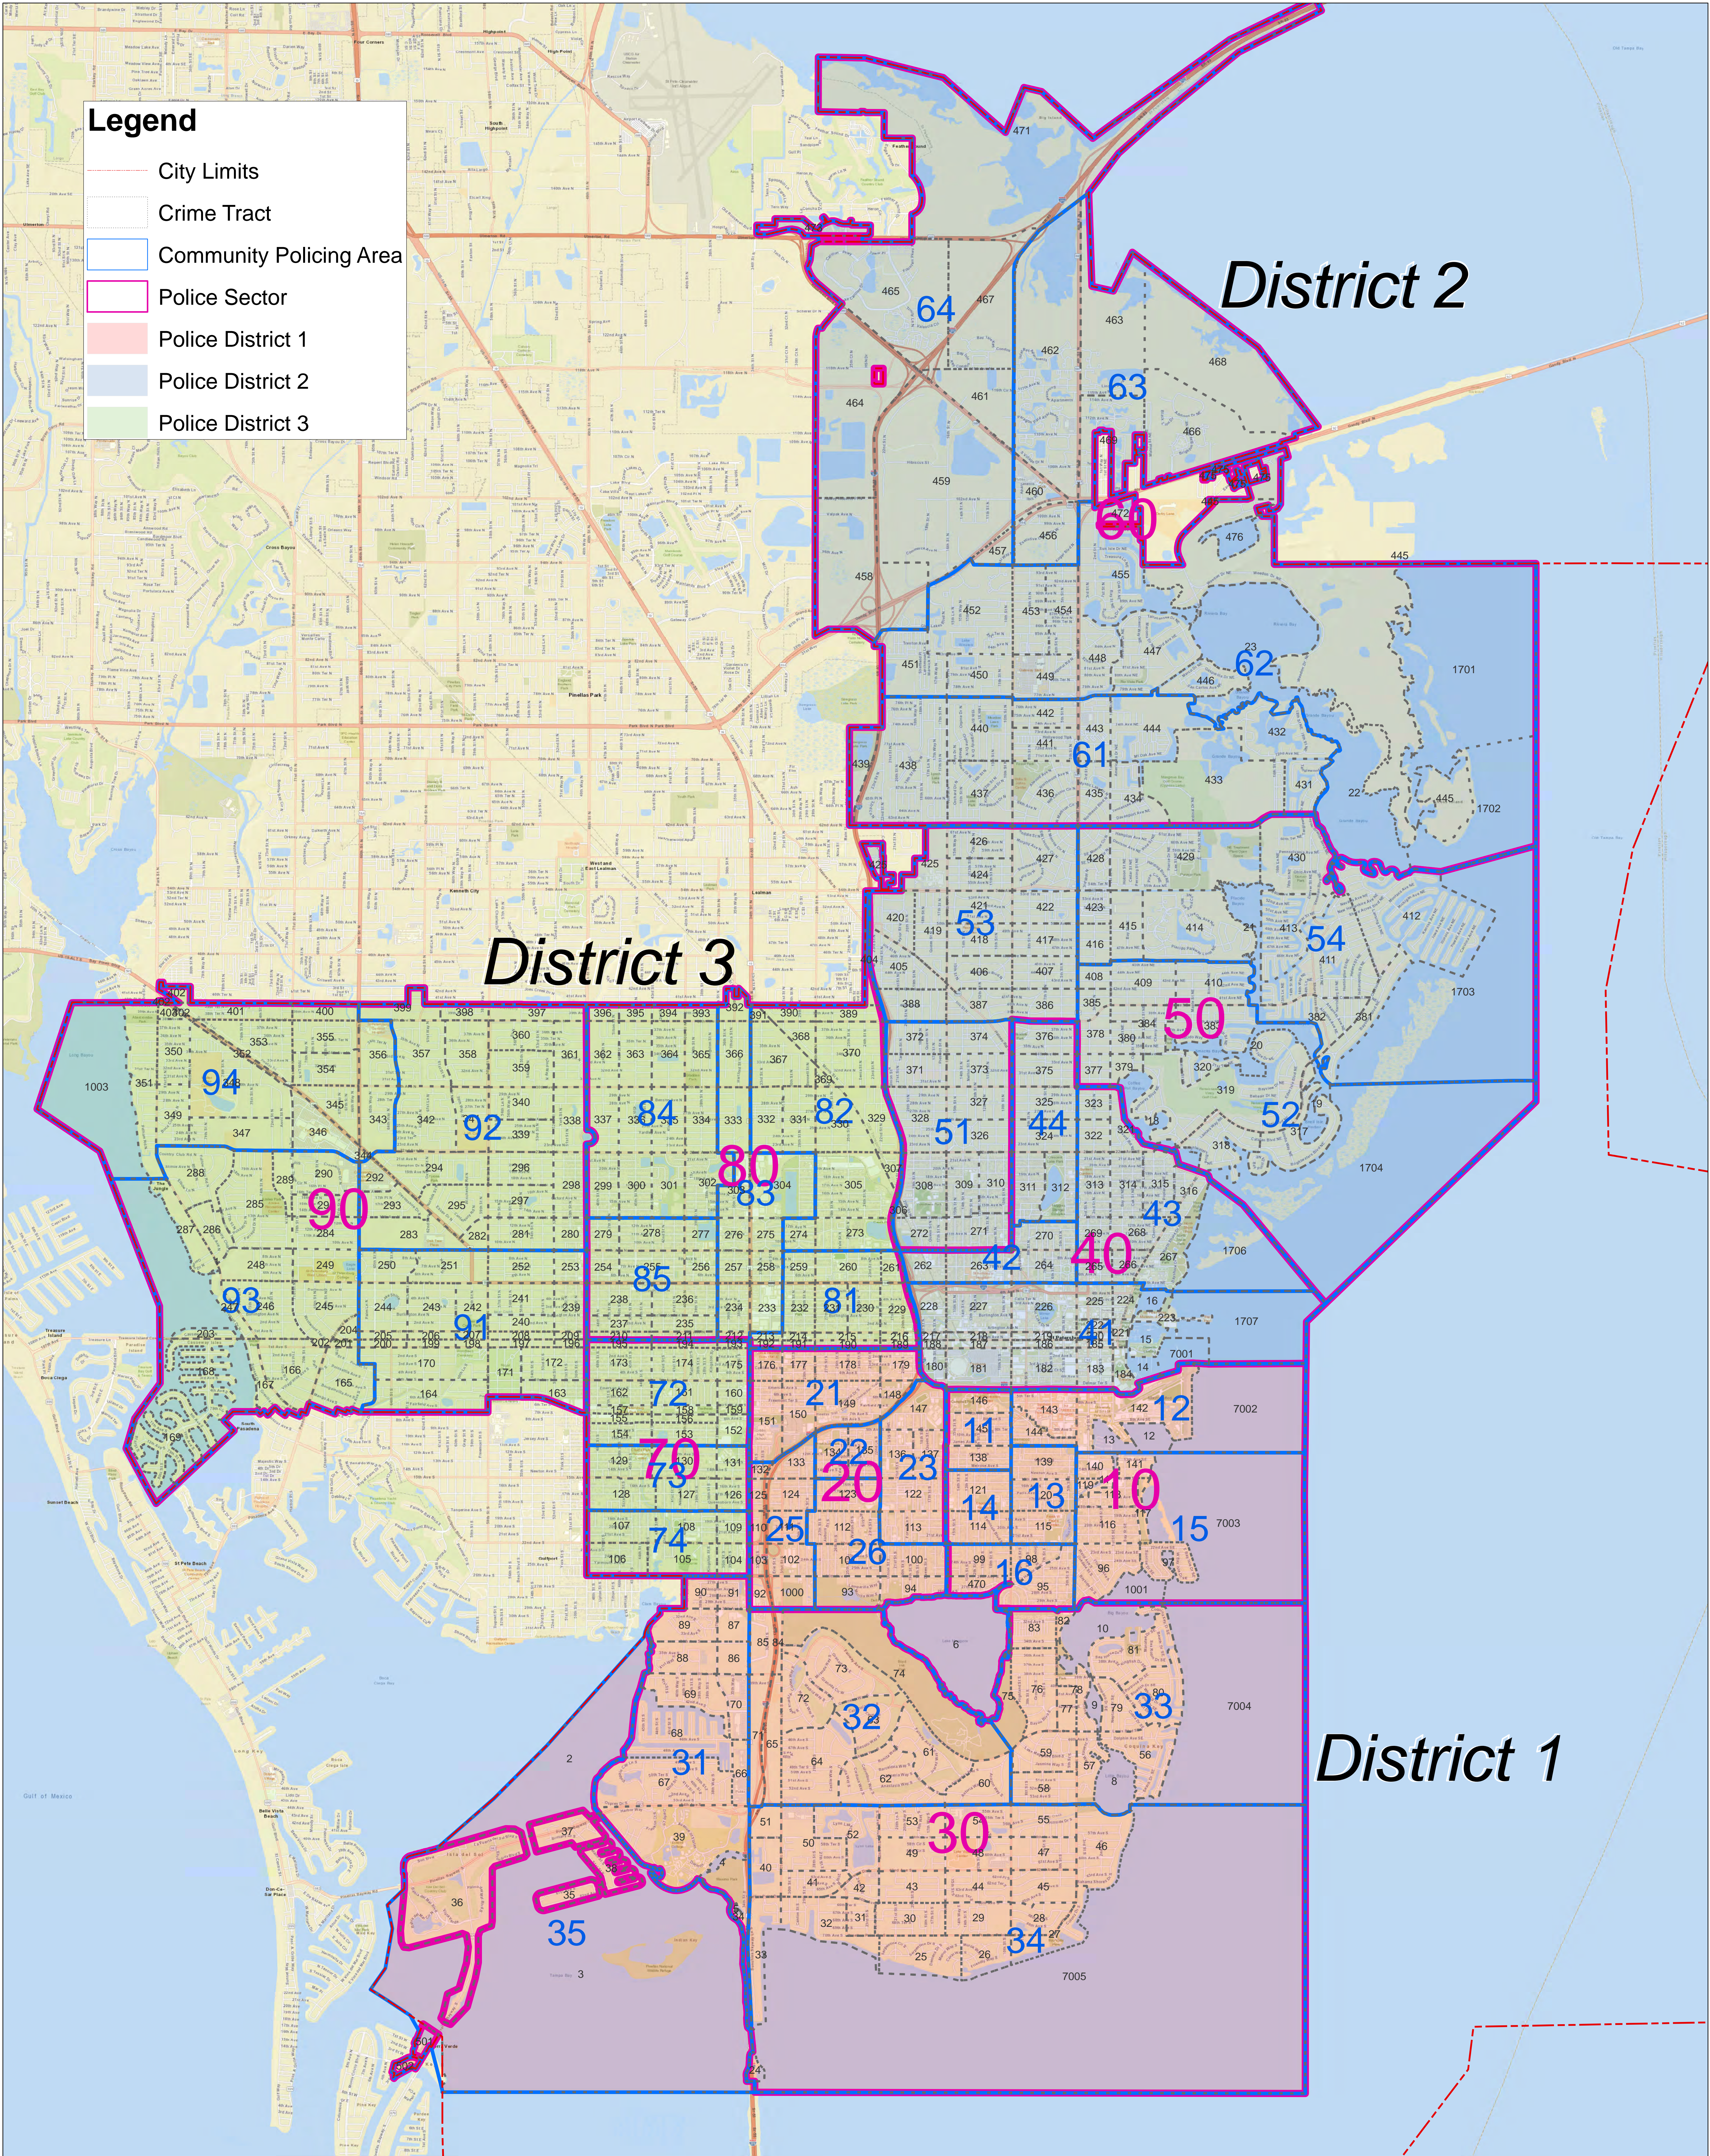

Legend

- City Limits
- Crime Tract
- Community Policing Area
- Police Sector
- Police District 1
- Police District 2
- Police District 3

District 3

District 2

District 1

St. Petersburg Police Department
Districts, Sectors, CPA's, & CT's

Map Number: POL-0002e
Police Department
City of St. Petersburg
Date: 2/12/2018