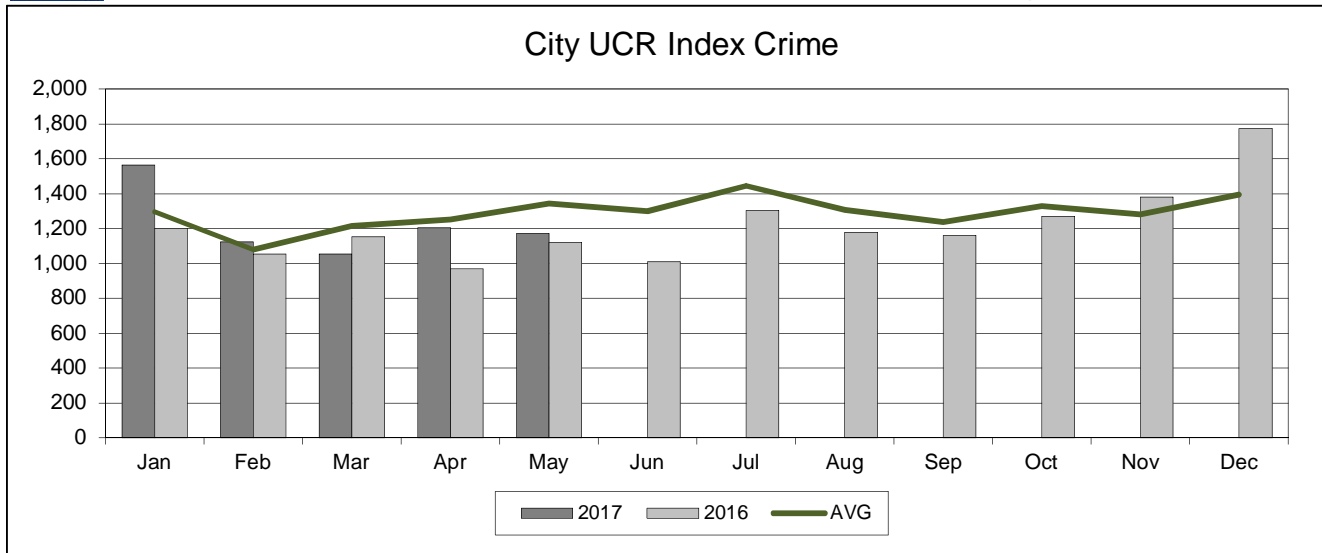

ST. PETERSBURG POLICE DEPARTMENT

City UCR Index Crime Year to Date Trend With 5 Year Average*

MAY 2017

Homicide	Year	Jan	Feb	Mar	Apr	May	Jun	Jul	Aug	Sep	Oct	Nov	Dec	Annual	To Date	Yr/Yr	Trend
	2017	2	2	1	3	1									9	9	17/16
2016	0	0	2	4	2	3	2	2	2	0	2	2	1	20	8		
AVG	1	0	1	3	2	2	2	1	1	1	2	2	2	17	6	17/Avg	40.6%
Forcible Sex**	2017	16	12	11	10	15								64	64	17/16	0.0%
	2016	11	14	7	12	20	17	13	18	12	13	8	13	158	64		
	AVG	12	15	15	14	16	17	14	18	15	18	13	16	184	72	17/Avg	-10.9%
Robbery	2017	48	35	32	45	44								204	204	17/16	-12.4%
	2016	57	45	39	41	51	27	33	44	45	47	61	66	556	233		
	AVG	56	46	51	44	54	43	49	50	45	47	52	56	593	252	17/Avg	-18.9%
Agg Assault	2017	103	89	92	122	117								523	523	17/16	24.5%
	2016	88	63	97	96	76	77	96	81	75	80	97	103	1,029	420		
	AVG	100	85	123	119	120	107	135	104	104	102	97	100	1,297	548	17/Avg	-4.6%
Subtotal Violent	2017	169	138	136	180	177								800	800	17/16	10.3%
	2016	156	122	145	153	149	124	144	145	132	142	168	183	1,763	725		
	AVG	170	146	190	180	192	168	200	173	164	169	165	173	2,091	878	17/Avg	-8.9%
Burglary	2017	241	113	127	166	150								797	797	17/16	2.7%
	2016	175	113	154	182	152	159	173	165	164	162	173	166	1,938	776		
	AVG	238	177	186	229	220	203	215	228	203	208	196	205	2,509	1,051	17/Avg	-24.1%
Larceny	2017	1,046	781	713	778	764								4,082	4,082	17/16	12.7%
	2016	781	745	780	581	736	656	881	775	777	848	923	1,288	9,771	3,623		
	AVG	800	683	749	760	820	823	903	799	787	843	805	910	9,682	3,812	17/Avg	7.1%
Auto Theft	2017	106	91	77	81	80								435	435	17/16	17.6%
	2016	89	74	72	53	82	70	107	94	86	118	116	134	1,095	370		
	AVG	89	74	89	82	112	107	127	105	85	110	115	108	1,203	446	17/Avg	-2.5%
Subtotal Property	2017	1,393	985	917	1,025	994								5,314	5,314	17/16	11.4%
	2016	1,045	932	1,006	816	970	885	1,161	1,034	1,027	1,128	1,212	1,588	12,804	4,769		
	AVG	1,127	934	1,024	1,072	1,152	1,133	1,245	1,132	1,074	1,162	1,116	1,223	13,394	5,308	17/Avg	0.1%
Index Total	Year	Jan	Feb	Mar	Apr	May	Jun	Jul	Aug	Sep	Oct	Nov	Dec	Annual	To Date	Yr/Yr	Trend
	2017	1,562	1,123	1,053	1,205	1,171								6,114	6,114	17/16	11.3%
	2016	1,201	1,054	1,151	969	1,119	1,009	1,305	1,179	1,159	1,270	1,380	1,771	14,567	5,494		
AVG	1,297	1,079	1,215	1,252	1,343	1,301	1,446	1,306	1,239	1,331	1,280	1,396	15,485	6,186	17/Avg	-1.2%	